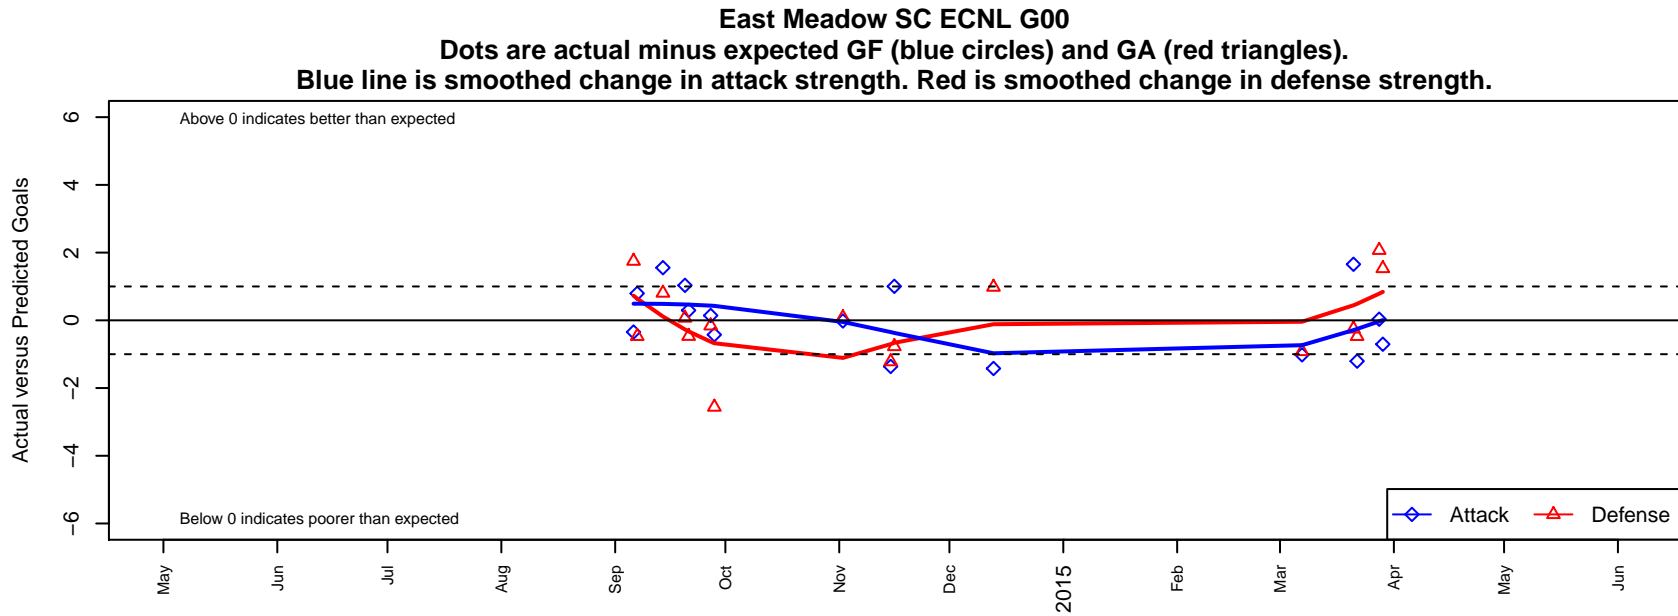

East Meadow SC ECNL G00

alt names used:
East Meadow Soccer Club ECNL U14

Venues played:
2014 ECNL U14

G00 total strength=1554
attack=16.02 defense=11.62

**attack and defense variance (black dot)
relative to other teams
and top 10 in region**

**attack and defense rating
relative to others at age
and all opponents in last 13 months**

**attack and defense rating
relative to others at age
and all opponents in last 13 months**

Performance relative to 13 month average

Performance relative to 13 month average

Distribution of opponents
 Red = Lose zone, Blue = Win zone, Green = Even
 Black line separates win/lose zones

lot. A=Neither has attack advantage, B=Opponent has both attack and defense advantage, C=Opponent has both attack and defense disadvantage, D=Both have